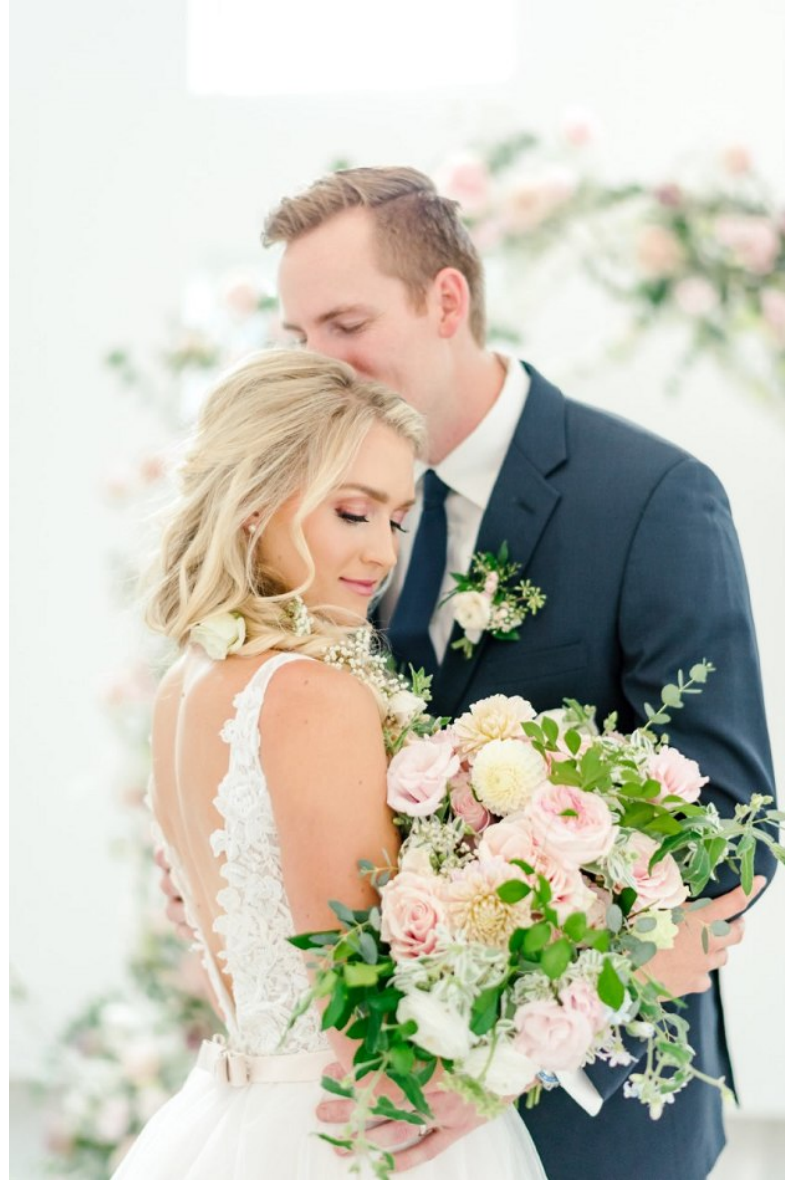

SHEA Y

Height 5'9" Bust 36" Waist 26" Hips 38" Dress 4-6 US Shoe 9 US Hair Blonde Eyes Blue

SHEA Y

Height 5'9" Bust 36" Waist 26" Hips 38" Dress 4-6 US Shoe 9 US Hair Blonde Eyes Blue

SHEA Y

Height 5'9" Bust 36" Waist 26" Hips 38" Dress 4-6 US Shoe 9 US Hair Blonde Eyes Blue

SHEA Y

Height 5'9" Bust 36" Waist 26" Hips 38" Dress 4-6 US Shoe 9 US Hair Blonde Eyes Blue

SHEA Y

Height 5'9" Bust 36" Waist 26" Hips 38" Dress 4-6 US Shoe 9 US Hair Blonde Eyes Blue